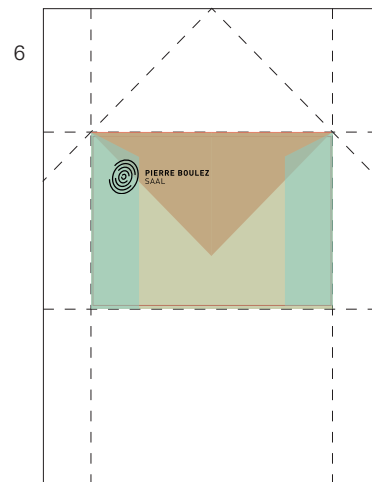

Print this pdf in "actual size".  
Fold the two red corners  
to the back.

Fold the two blue flaps to  
the back as well.

Now the page looks like a  
narrow, pointed house.

Fold the green field to the back,  
to fit exactly to the triangular  
top.

Fold the triangular top to the  
back, to obtain the envelope.

Fold the print@home ticket 2x,  
to fit in the envelope.  
Enjoy the gift of Music!