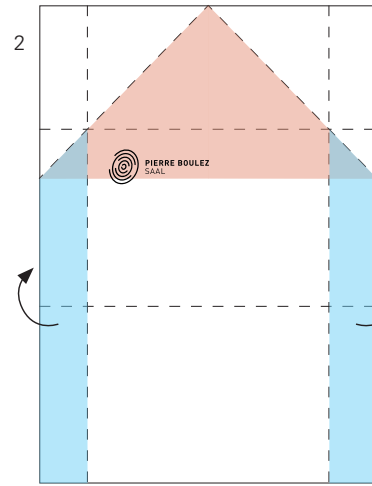

Print this pdf in "actual size".  
Fold the two red corners  
to the back.

Fold the two blue flaps to  
the back as well.

Now the page looks like a  
narrow, pointed house.

Fold the green field to the back,  
to fit exactly to the triangular  
top.

Fold the triangular top to the  
back, to obtain the envelope.

Fold the print@home ticket 2x,  
to fit in the envelope.  
Enjoy the gift of Music!