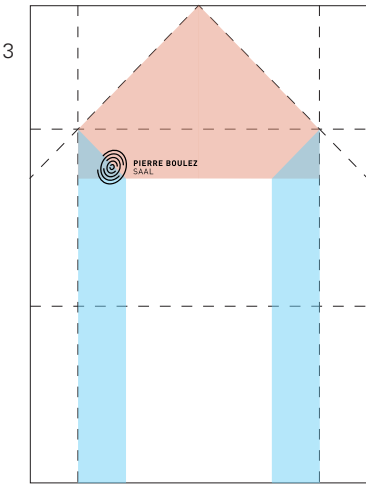

Print this pdf in "actual size".  
Fold the two red corners  
to the back.

Fold the two blue flaps to  
the back as well.

Now the page looks like a  
narrow, pointed house.

Fold the green field to the back,  
to fit exactly to the triangular  
top.

Fold the triangular top to the  
back, to obtain the envelope.

Fold the print@home ticket 2x,  
to fit in the envelope.  
Enjoy the gift of Music!