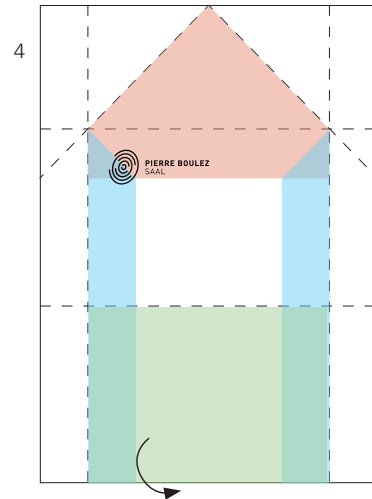

Print this pdf in "actual size".  
Fold the two red corners  
to the back.

Fold the two blue flaps to  
the back as well.

Now the page looks like a  
narrow, pointed house.

Fold the green field to the back,  
to fit exactly to the triangular  
top.

Fold the triangular top to the  
back, to obtain the envelope.

Fold the print@home ticket 2x,  
to fit in the envelope.  
Enjoy the gift of Music!