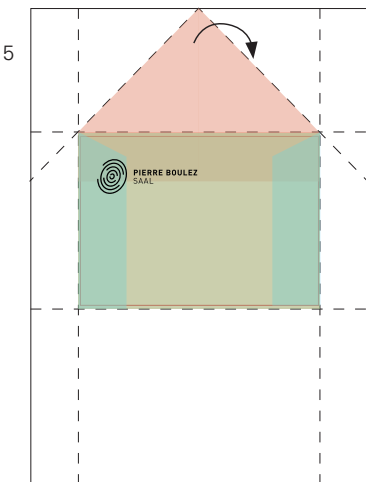

Print this pdf in "actual size".  
Fold the two red corners  
to the back.

Fold the two blue flaps to  
the back as well.

Now the page looks like a  
narrow, pointed house.

Fold the green field to the back,  
to fit exactly to the triangular  
top.

Fold the triangular top to the  
back, to obtain the envelope.

Fold the print@home ticket 2x,  
to fit in the envelope.  
Enjoy the gift of Music!