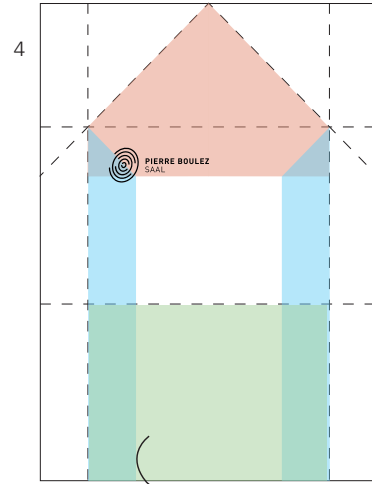

Print this pdf in "actual size".
Fold the two red corners
to the back.

Fold the two blue flaps
to the back as well.

Now the page looks like a
narrow, pointed house.

Fold the green field to the back,
to fit exactly to the triangular
top.

Fold the triangular top to the
back, to obtain the envelope.

Fold the print@home ticket 2x,
to fit in the envelope.
Enjoy the gift of Music!