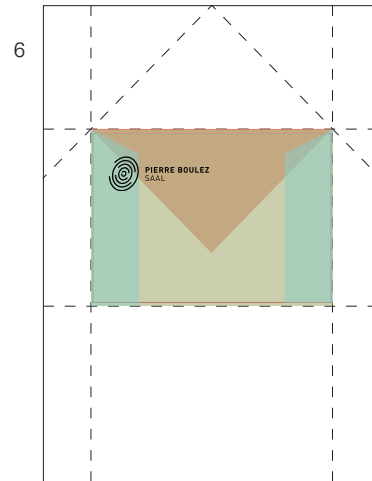

Print this pdf in "actual size".
Fold the two red corners
to the back.

Fold the two blue flaps
to the back as well.

Now the page looks like a
narrow, pointed house.

Fold the green field to the back,
to fit exactly to the triangular
top.

Fold the triangular top to the
back, to obtain the envelope.

Fold the print@home ticket 2x,
to fit in the envelope.
Enjoy the gift of Music!