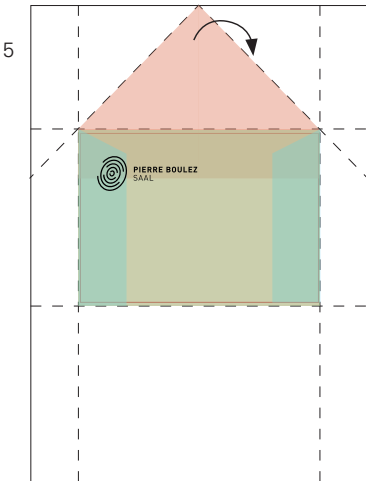

Print this pdf in "actual size".
Fold the two red corners
to the back.

Fold the two blue flaps
to the back as well.

Now the page looks like a
narrow, pointed house.

Fold the green field to the back,
to fit exactly to the triangular
top.

Fold the triangular top to the
back, to obtain the envelope.

Fold the print@home ticket 2x,
to fit in the envelope.
Enjoy the gift of Music!