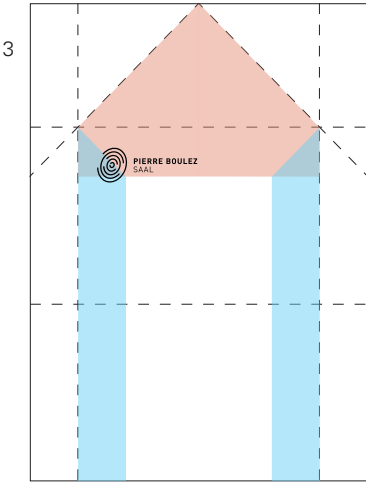

Print this pdf in "actual size".
Fold the two red corners
to the back.

Fold the two blue flaps
to the back as well.

Now the page looks like a
narrow, pointed house.

Fold the green field to the back,
to fit exactly to the triangular
top.

Fold the triangular top to the
back, to obtain the envelope.

Fold the print@home ticket 2x,
to fit in the envelope.
Enjoy the gift of Music!