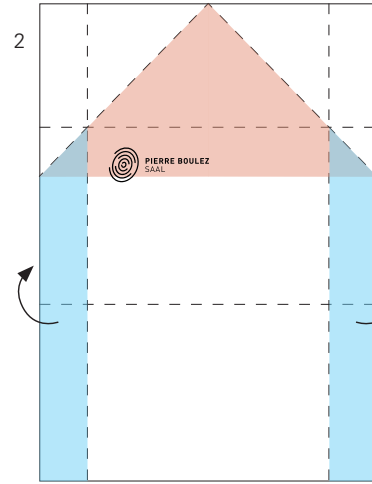

Print this pdf in "actual size".
Fold the two red corners
to the back.

Fold the two blue flaps
to the back as well.

Now the page looks like a
narrow, pointed house.

Fold the green field to the back,
to fit exactly to the triangular
top.

Fold the triangular top to the
back, to obtain the envelope.

Fold the print@home ticket 2x,
to fit in the envelope.
Enjoy the gift of Music!